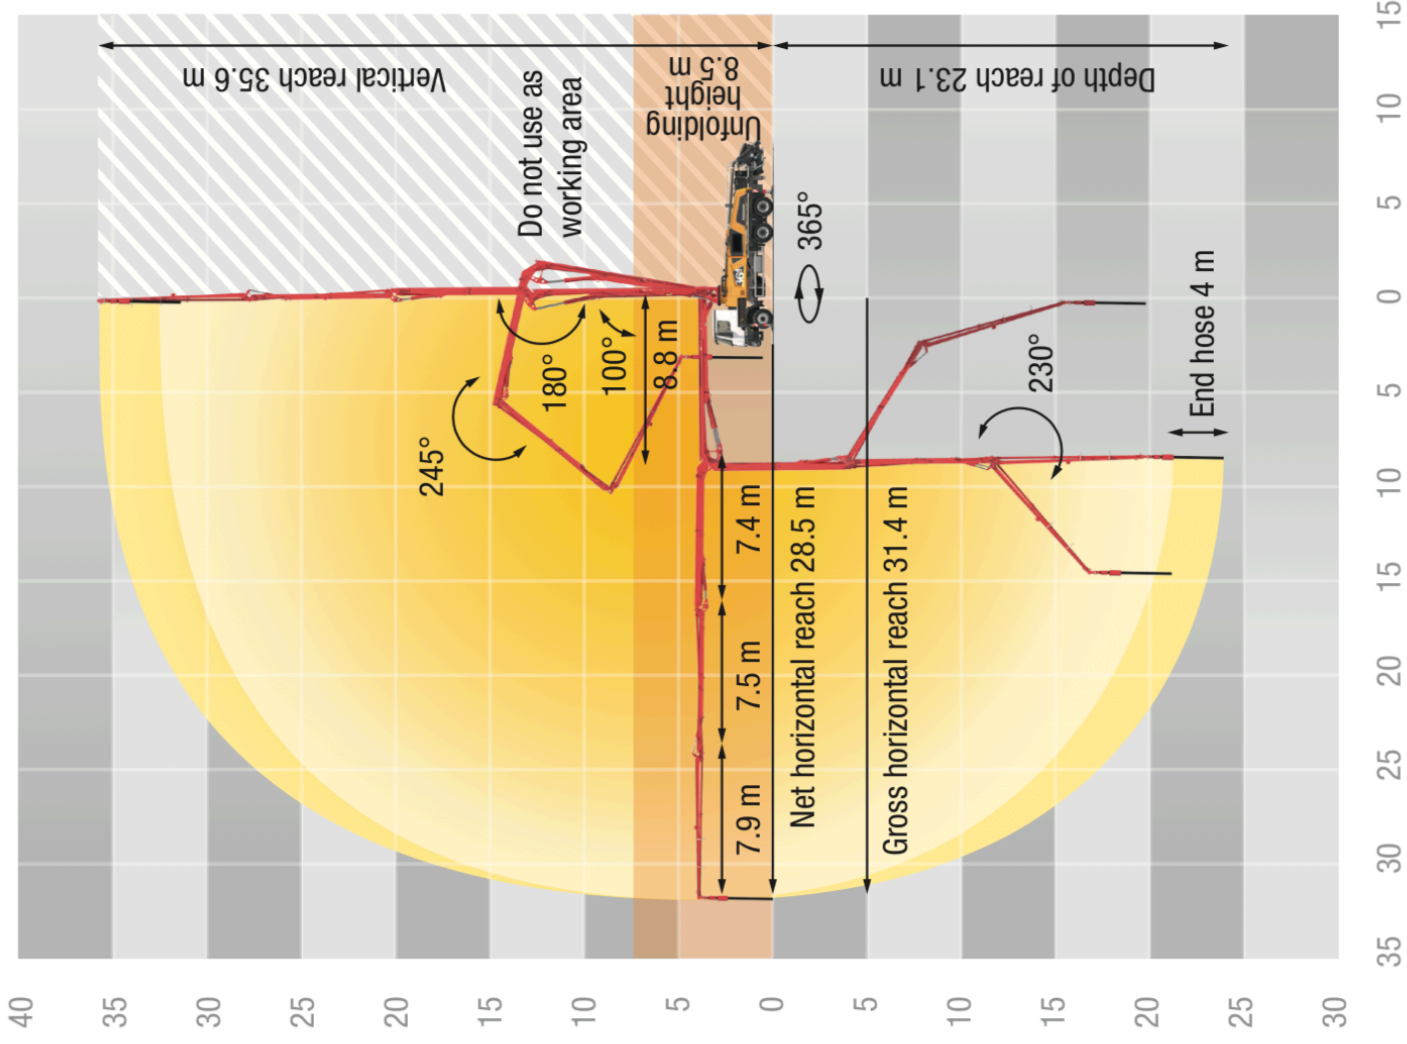

BSF 36-4 Reach information diagram, Support

Standard

ESC

OSS